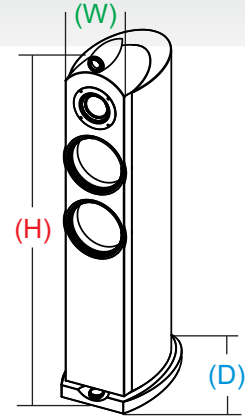

Tigris

Titan Tower Series

TIGRIS

(H) Height	1302mm
(W) Width	275mm
(D) Depth	487mm

Model:
Titan Tigris

OBJECTIVE

Earthquake Sound is proud to present the new Tigris tower speakers, the big brothers of the Telesto towers. Each tower features one 1" silk dome NEO tweeter, one 2" ball loaded silk dome tweeter, dual 8" Kevlar long excursion midbass woofers, all enclosed in an egg-shaped speaker enclosure to enable the most transparent sound reproduction with minimal reflections. Though they share the Telestos' sleek style, they are more powerful and bigger in size.

SPECIAL FEATURES & HIGHLIGHTS

- 1" silk dome super tweeters
- 2" silk ball loaded super midranges
- 8" Kevlar woofers
- High power handling
- Gold plated binding posts
- Fine high gloss 3mm black laquer paint finish