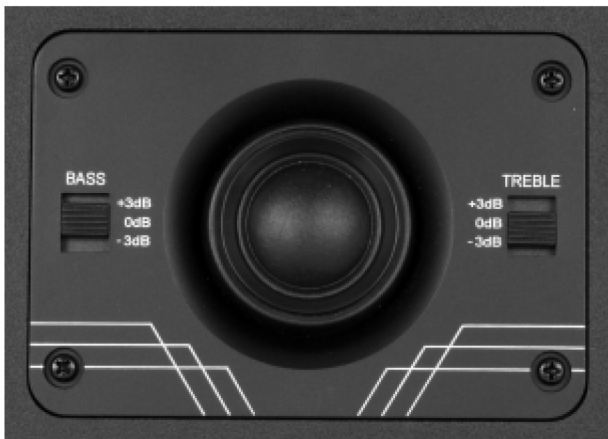

Image 5, 6, 8, and C25

Product Release

Tweeter with Bass and Treble Adjustments

Custom Conveniences For The Custom Installing Pro

- **Very High Sensitivity And Power Handling** another way that Earthquake delivers value and performance in one low cost package
- **Paintable Grilles** for invisible sound
- **Turn -N- Lock Installation** for safe, efficient and professional installs
- **PistonMax Woofer Design** for more accurate mid-bass with out distortion
- **Poly Injection Composite Drivers** for smooth widerange response with low distortion
- **Five Models** to choose from: Image-5, Image-6, Image-8, Image-C25 and IW-846X
- **Long Life, Moisture Resistant Materials** including butyl rubber surrounds and poly injection cones for safe use in kitchens, bathrooms and atriums
- **Image Style** easily integrates with Image in-wall speakers and even Earthquake IQ speakers