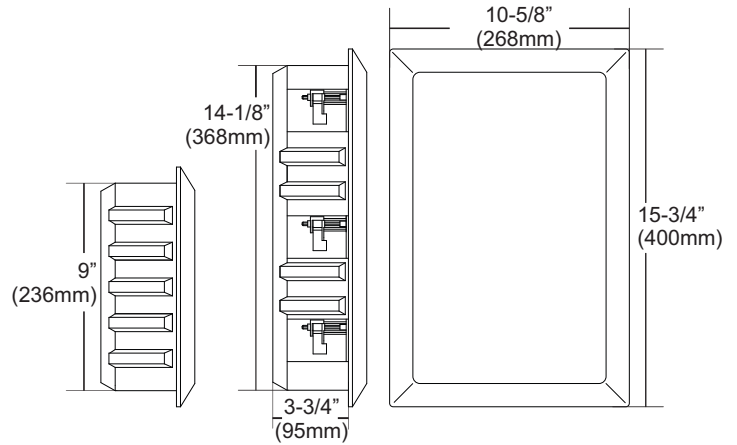

Imãge-846x

3-Way In-Wall Speaker

Model:
Imãge-846x

INTENDED USE

- ✓ Bandwidth: Full Range
- ✓ Home Theater & 2-Channel/Music Systems
- ✓ New Construction & Retrofit Applications
- ✓ Plasma Install Flush In-wall Home Theater
- ✓ Can Be Used in Both Boats and RV's

SPECIAL FEATURES & HIGHLIGHTS

- 1" swiveling silk dome neodymium tweeter
- Elliptical 4 x 6" glass fiber cone mid-range
- 8" glass fiber cone woofer with corrective phase plug
- Bass reflex design
- Removable back box
- Switched \pm 3dB woofer level adjustment
- Switched \pm 3dB tweeter level adjustment
- Easy-install Turn-N-Lock™ mechanisms
- Woofers' are back-mounted on the baffle for improved isolation from the local environment
- High temperature voice coil wire and adhesives
- 8-ohm impedance, makes an easy load for any amplifier or receiver

OBJECTIVE

The Imãge-846x brings a new dimension of reality and convenience to a flush-mount design, these three-way in-wall surround speakers feature a unique adjustable tweeter that allows custom designers to create enveloping sound fields and localized effects without disrupting a home's decor. While a 4" x 6" carbon fiber cone mid-range elliptical driver delivers a wider dispersion of sound and more vocal clarity. Tonal adjustments can be made in \pm 3dB increments for even the most peculiar tastes. For bass, the Imãge-846x has a high quality 8" carbon fiber cone subwoofer with a phase plug, for the most precise and accurate bass that you have ever heard from an in-wall.

Designed for surround use in 5.1 and 2-channel systems, the Imãge-846x employs an 8" carbon fiber cone subwoofer a single 1" neodymium tweeter with silk dome and enhanced high frequency plus a 4" x 6" carbon fiber cone mid-range. Because of it's adjustable tweeter, high precision mid-range, expanded surround woofer and back box, the Imãge-846x out performs conventional designs by maximizing diffusion, clarity and efficiency while minimizing room interaction that blur sonic truth.