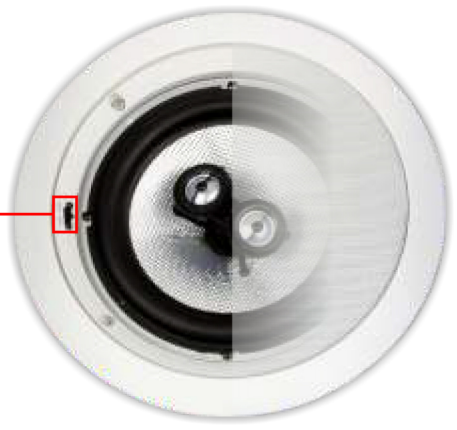

Filter Switch

Sound Quality Maximized

What does it take to reproduce the sound of a concert hall or the sound of a movie soundtrack in any room...with ceiling mounted speakers? It takes Earthquake Sound's IQ ceiling speakers with their dual neodymium tweeter arrays and carbon fiber cone woofers. (Available in single and dual voice coil iterations).

Earthquake offers these two options so IQ speakers can be installed in locations where multiple single-voice-coils produce both the left and the right channels to the stereo signal. This provides great stereo performance in hallways, bathrooms, or any location where it is impractical to mount two ceiling speakers.

IQ speakers deliver deep, natural bass because of the design of their advanced cone and surround. Superb sonic accuracy is guaranteed by the utilization of carbon fiber in the woofer and silk in the dome tweeters. Additionally, you can customize the sound of the speakers with midrange and tweeter adjustment switches that optimize the sound to the acoustics of the room or your own personal preference.

FEATURES

- Dual or Single Voice Coil options
- Aluminum electroplated woven glass cone
- Dual neodymium, silk dome eye ball tweeters
- ± 3 dB bass and treble cut & boost switches
- Gold-plated spring loaded terminals
- Over hung high roll surround/long excursion
- Elaborate X-over network
- Easy "Turn-N-Lock" installation
- Excellent sound quality (our best yet)
- High power handling
- Great for bathrooms, bedrooms & kitchens
- Powder coated, anti-rust, 16-gauge aluminum grilles
- 250-Volt Mylar Capacitors

IQ Series CM-6S / CM-6D

- 20 - 300 watts power handling
- 6 1/2" electroplated driver
- 40Hz-21kHz
- Powder coated aluminum grille

IQ Series CM-8S / CM-8D

- 35 - 400 watts power handling
- 8" electroplated driver
- 30Hz-21kHz
- Powder coated aluminum grille

MODEL	MSRP	QTY
CM-6S	$350.00	Pair
CM-6Dual	$249.00	Piece
CM-8S	$399.00	Pair
CM-8Dual	$299.00	Piece