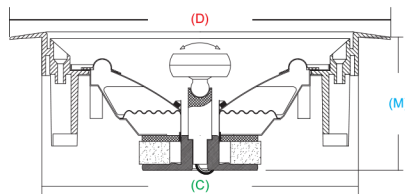

IQ SERIES

2-Way In-Ceiling Speakers

Model:
CM-6S

Model:
CM-6Dual

Model:
CM-8S

Model:
CM-8Dual

	CM-6S	CM-6DUAL	CM-8S	CM-8DUAL
(D) Diameter	250mm	252mm	292mm	294mm
(C) Cut Out Hole	221mm	221mm	251mm	251mm
(M) Mounting Depth	86mm	86mm	104mm	107mm

OBJECTIVE

The goal here is to reproduce the sound of a concert hall or the sound of a movie sound track in any room with ceiling mounted speakers.

IQ speakers deliver deep, natural bass from the design of their advanced cone and surround. Superb sonic accuracy is guaranteed by the utilization of glass fiber in the woofer and silk in the tweeters. Additionally, you can customize the sound of the speakers with mid and tweet adjustment switches that optimize the sound to the acoustics of the room and an end user's own personal preference.

In addition to all of great features mentioned above, IQ speaker are available in both single and dual voice coil options. This is offered so that when an area that would usually use two single voice coil speakers to reproduce right and left stereo is compromised by space an installer can simply install one dual voice coil speaker to reproduce the same effect.