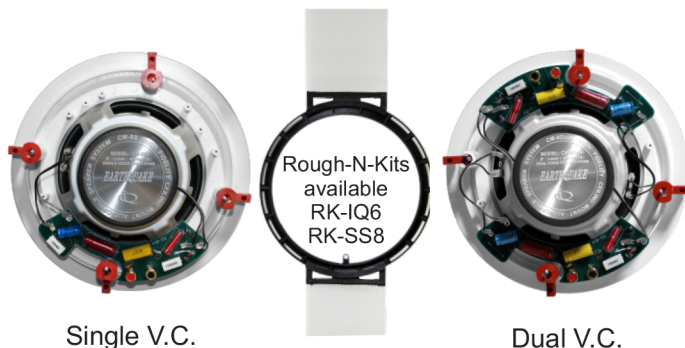

IQ SERIES

2-Way In-Ceiling Speakers

Model:
CM-6S

Model:
CM-6Dual

Model:
CM-8S

Model:
CM-8Dual

	CM-6S	CM-6DUAL	CM-8S	CM-8DUAL
(D) Diameter	250mm	252mm	292mm	294mm
(C) Cut Out Hole	221mm	221mm	251mm	251mm
(M) Mounting Depth	86mm	86mm	104mm	107mm

OBJECTIVE

The goal here is to reproduce the sound of a concert hall or the sound of a movie sound track in any room with ceiling mounted speakers.

IQ speakers deliver deep, natural bass from the design of their advanced cone and surround. Superb sonic accuracy is guaranteed by the utilization of glass fiber in the woofer and silk in the tweeters. Additionally, you can customize the sound of the speakers with mid and tweet adjustment switches that optimize the sound to the acoustics of the room and an end user's own personal preference.

In addition to all of great features mentioned above, IQ speaker are available in both single and dual voice coil options. This is offered so that when an area that would usually use two single voice coil speakers to reproduce right and left stereo is compromised by space an installer can simply install one dual voice coil speaker to reproduce the same effect.

SPECIAL FEATURES & HIGHLIGHTS

- Dual Silk, 20mm, swiveling neodymium tweeters
- Paintable Rust-proof Aluminum Grilles for superior protection and job flexibility
- PistonMax Design for a more accurate mid-bass with out distortion
- Low mass glass fiber cone bodies for a very smooth & accurate output with attention to detail that is unrivaled
- Dual or Single Voice Coil drivers available for multiple applications and distinct rooms such as bathrooms, hallways and atriums
- Gold plated spring loaded speaker terminals
- High quality capacitors and inductors
- Turn -N- Lock Installation for safe, efficient and professional installs