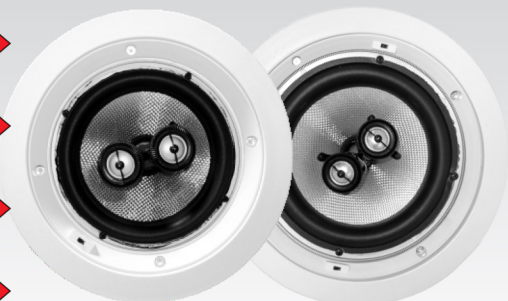

IQ SERIES

2-Way In-Ceiling Speakers

Model:
CM-6S

Model:
CM-6Dual

Model:
CM-8S

Model:
CM-8Dual

	CM-6S	CM-6DUAL	CM-8S	CM-8DUAL
(D) Diameter	250mm	252mm	292mm	294mm
(C) Cut Out Hole	221mm	221mm	251mm	251mm
(M) Mounting Depth	86mm	86mm	104mm	107mm

OBJECTIVE

The goal here is to reproduce the sound of a concert hall or the sound of a movie sound track in any room with ceiling mounted speakers.

IQ speakers deliver deep, natural bass from the design of their advanced cone and surround. Superb sonic accuracy is guaranteed by the utilization of glass fiber in the woofer and silk in the tweeters. Additionally, you can customize the sound of the speakers with mid and tweet adjustment switches that optimize the sound to the acoustics of the room and an end user's own personal preference.

In addition to all of great features mentioned above, IQ speaker are available in both single and dual voice coil options. This is offered so that when an area that would usually use two single voice coil speakers to reproduce right and left stereo is compromised by space an installer can simply install one dual voice coil speaker to reproduce the same effect.

SPECIAL FEATURES & HIGHLIGHTS

- Dual Silk, 20mm, swiveling neodymium tweeters
- Paintable Rust-proof Aluminum Grilles for superior protection and job flexibility
- PistonMax Design for a more accurate mid-bass with out distortion
- Low mass glass fiber cone bodies for a very smooth & accurate output with attention to detail that is unrivaled
- Dual or Single Voice Coil drivers available for multiple applications and distinct rooms such as bathrooms, hallways and atriums
- Gold plated spring loaded speaker terminals
- High quality capacitors and inductors
- Turn -N- Lock Installation for safe, efficient and professional installs